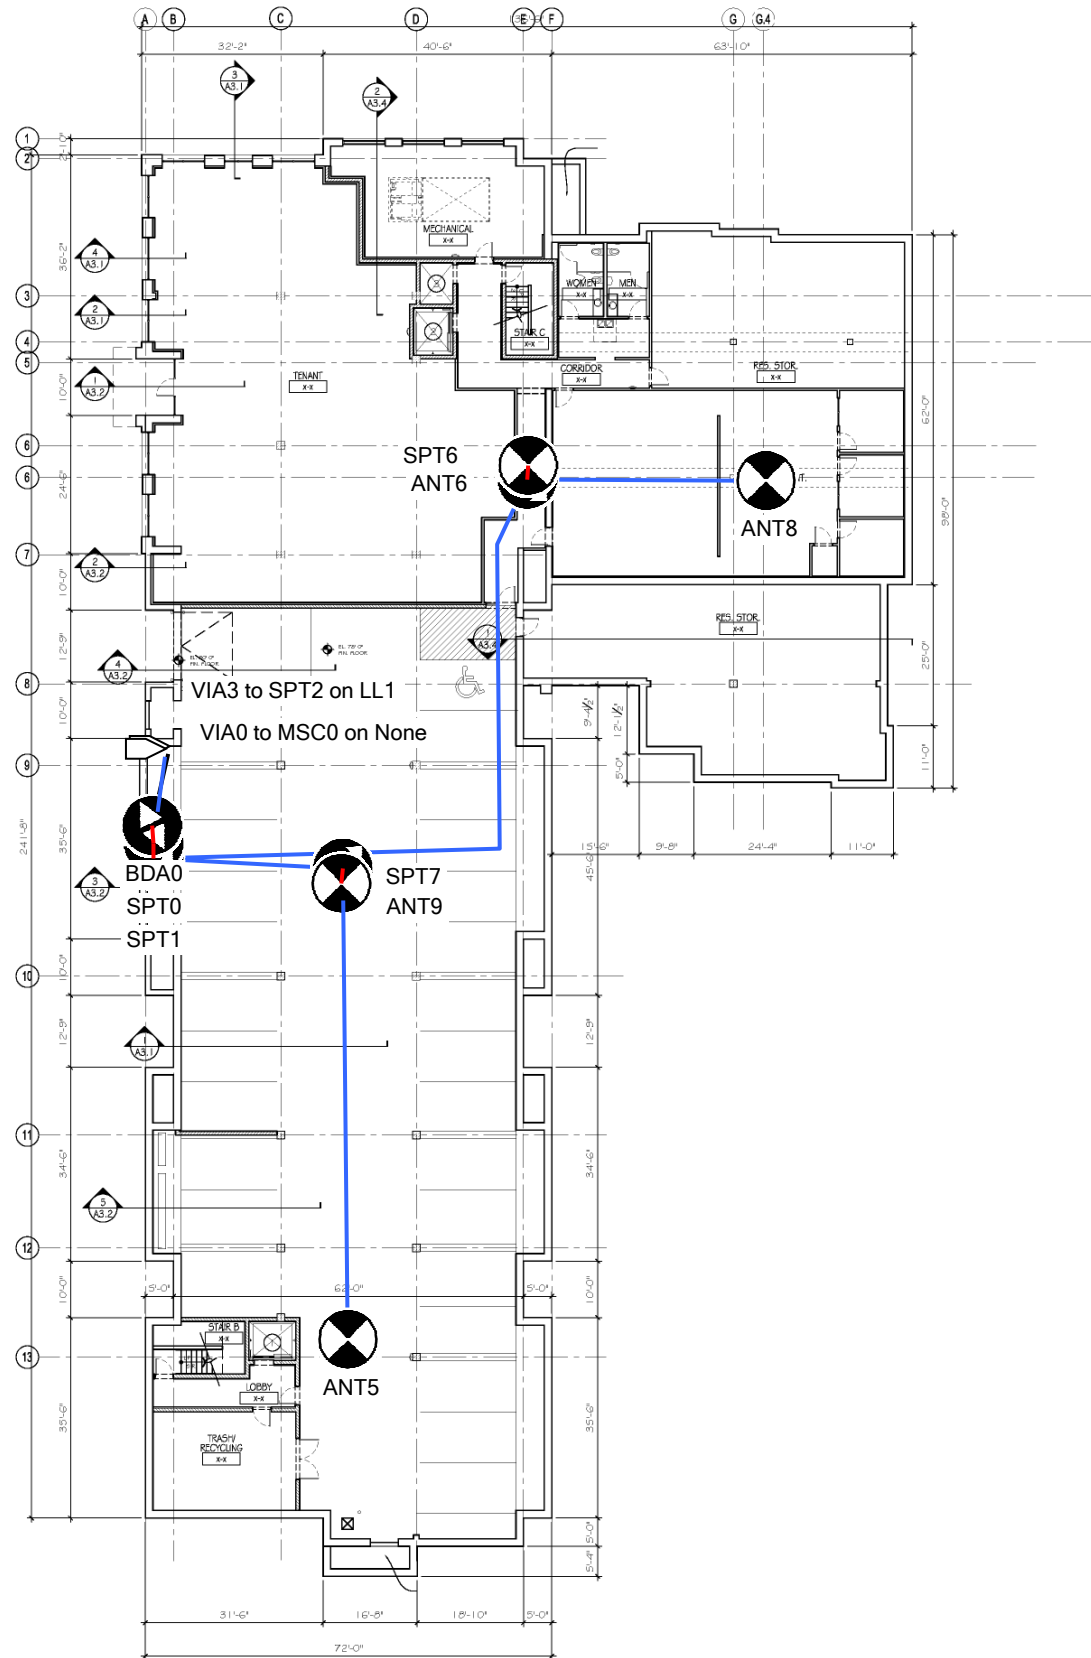

ANT7
BMYA8066

Public Safety
800 MHz - SMR
Digital
Sector N/A
Nb. of ch.:10

MSC0
IS-50NX-C2

Calculations legend
Public Safety - 800 MHz - SMR - Digital
Power/Channel [dBm]

Building 1 - LL1

Building 1 - LL2

BDA0
BDA-PS8NEPS-25/27-80-X

Cables legend

- HCA-L400-NMNM48S
- ICA12-50JPL
- LCF12-50
- SAT-MA42-36NMNM

Revision history
Project name
Designer name
Plan name
Design plan
Page 1 of 4

Pictograms legend

-  Antenna
-  Splitter
-  Via

Revision history
Project name
Designer name
Plan name
LL1
Page 3 of 4

Pictograms legend

-  Antenna
-  BDA
-  Splitter
-  Via

Revision history

Project name

Designer name

Plan name

LL2