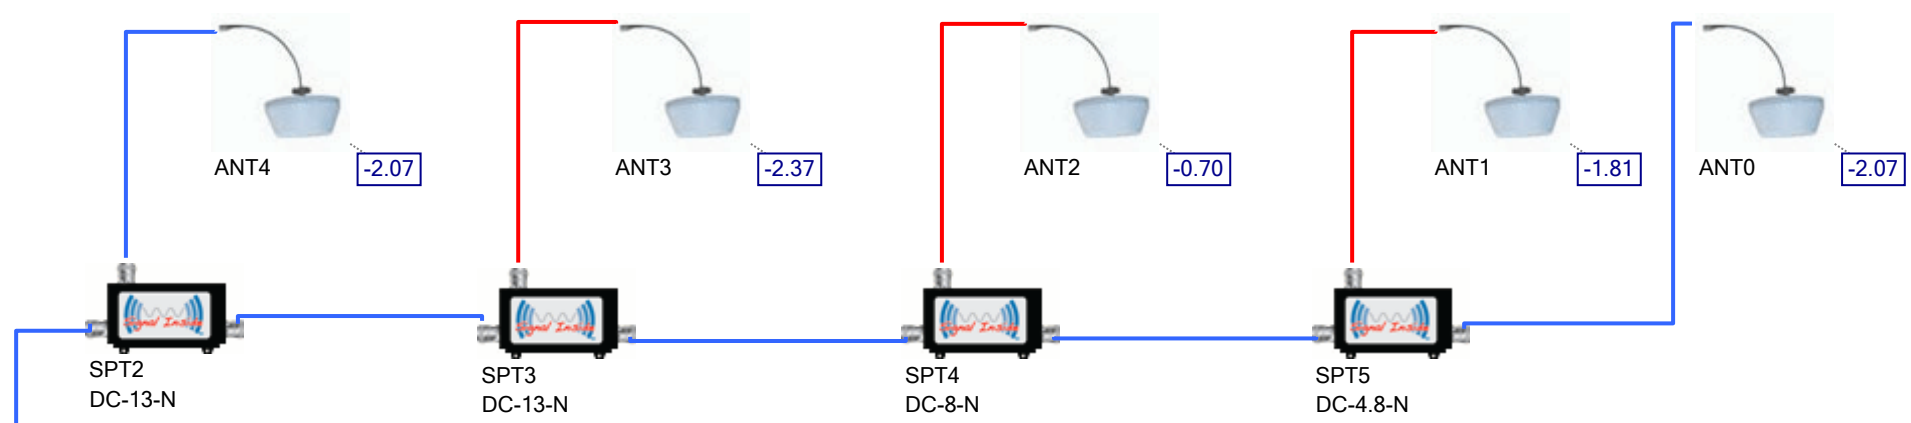

ANT7
BMYA8066

Public Safety
800 MHz - SMR
Digital
Sector N/A
Nb. of ch.:10

MSC0
IS-50NX-C2

Calculations legend
Public Safety - 800 MHz - SMR - Digital
Power/Channel [dBm]

Building 1 - LL1

Building 1 - LL2

BDA0
BDA-PS8NEPS-25/27-80-X

Cables legend

- HCA-L400-NMNM48S
- ICA12-50JPL
- LCF12-50
- SAT-MA42-36NMNM

Revision history
Project name
Designer name
Plan name
Design plan
Page 1 of 4

Pictograms legend

-  Antenna
-  Splitter
-  Via

Revision history
Project name
Designer name
Plan name
LL1
Page 3 of 4