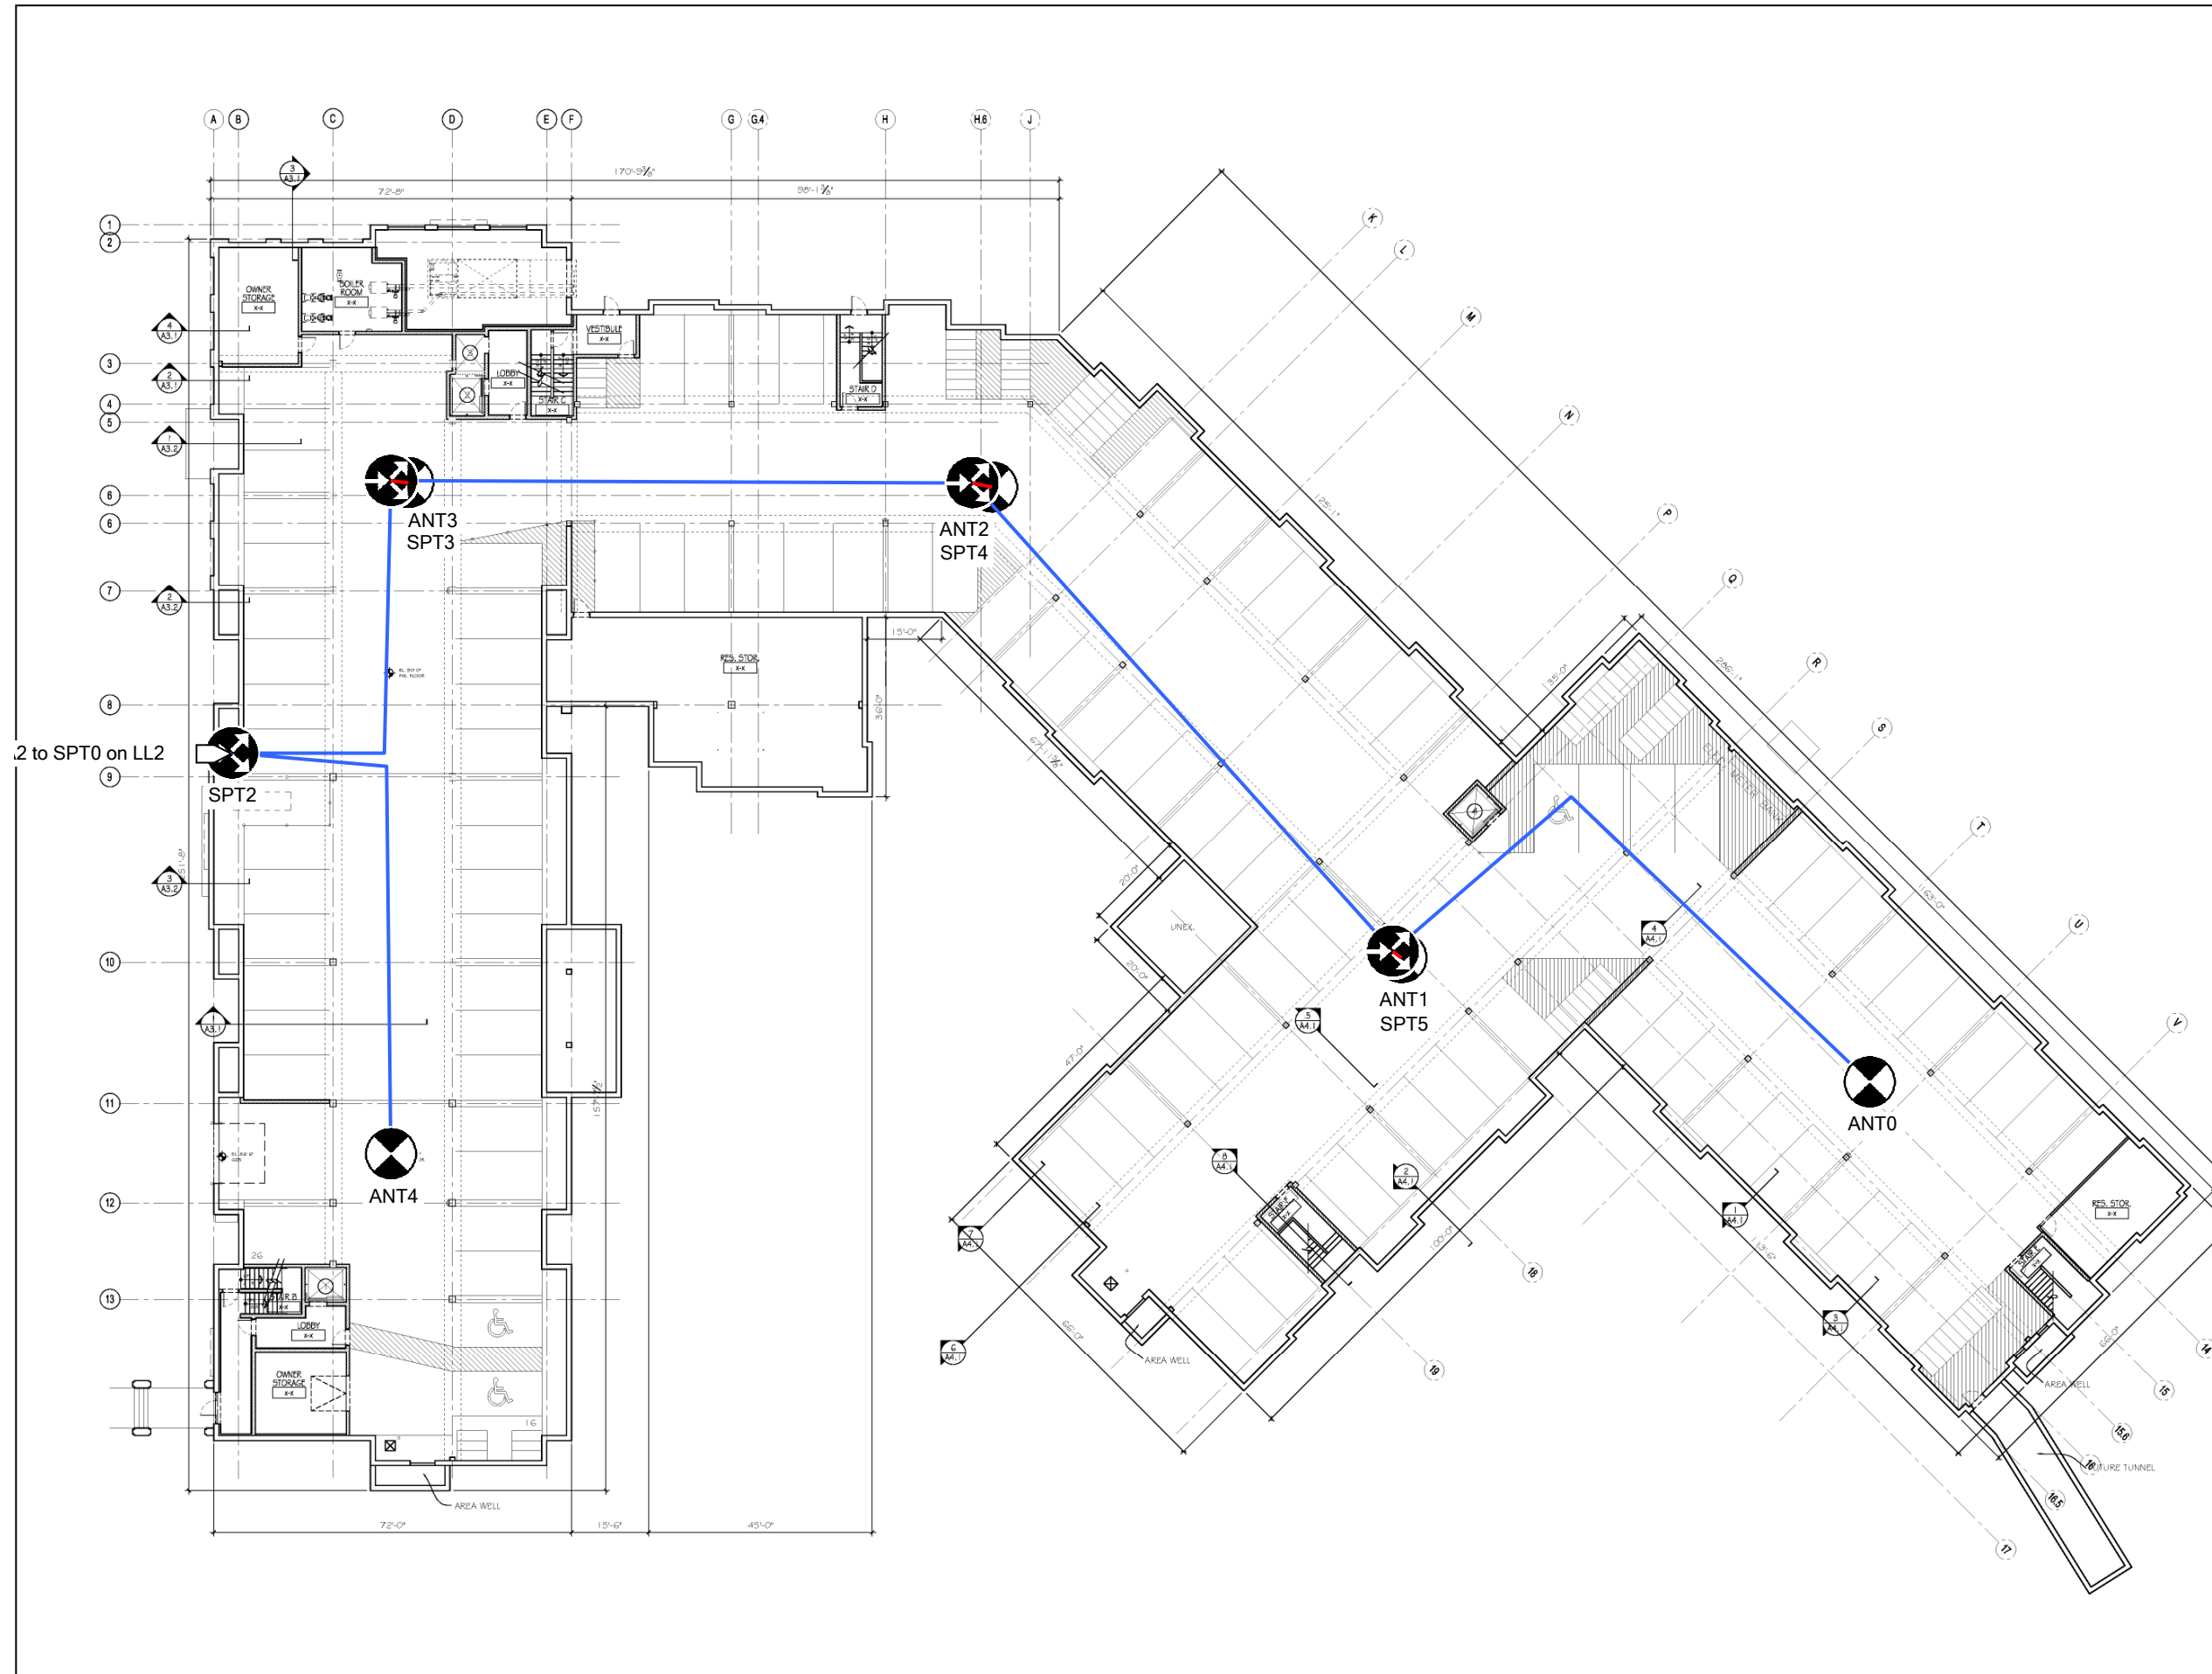

ANT7
BMYA8066

Public Safety
800 MHz - SMR
Digital
Sector N/A
Nb. of ch.:10

MSC0
IS-50NX-C2

Calculations legend
Public Safety - 800 MHz - SMR - Digital
Power/Channel [dBm]

Building 1 - LL1

Building 1 - LL2

BDA0
BDA-PS8NEPS-25/27-80-X

Cables legend

- HCA-L400-NMNM48S
- ICA12-50JPL
- LCF12-50
- SAT-MA42-36NMNM

Revision history
Project name
Designer name
Plan name
Design plan
Page 1 of 4

Pictograms legend

-  Antenna
-  Splitter
-  Via

Revision history
Project name
Designer name
Plan name
LL1
Page 3 of 4

Pictograms legend

-  Antenna
-  BDA
-  Splitter
-  Via

Revision history

Project name

Designer name

Plan name

LL2